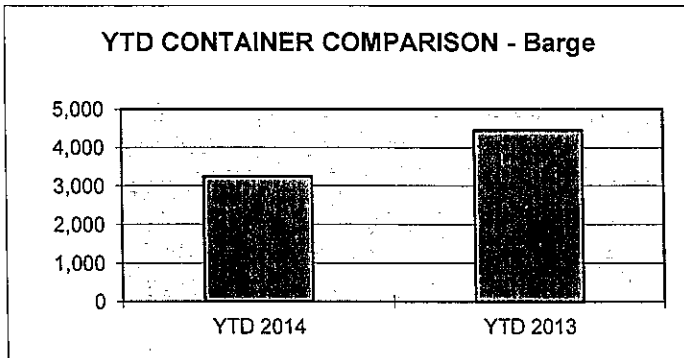

*Twenty Foot Equivalent Units

**Measured in tons

YTD Container Barges shipped by Tidewater (Qty) for Port
YTD Bulk Grain Barges shipped by Tidewater (Qty) for Lewis Clark Terminal

41
202