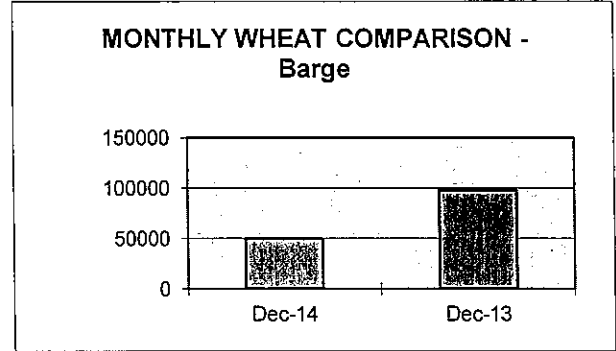

**PORT OF LEWISTON
CONTAINER SHIPPING REPORT
MONTH OF DECEMBER 2014**

ITEM	OUTBOUND	OUTBOUND	OUTBOUND	TOTAL	TOTAL
	BARGE	RAIL	TRUCK	OUTBOUND	INBOUND
BENTONITE					
BOATS					
BOTTLED WATER					
CAN STOCK					
CARTRIDGES					
COMPOUNDS					
EMPTY	2			2	
FOOD PRODUCTS					
FURNITURE					
GAMES					
GARNET SAND					
GOLF BAGS					
GRAIN					
HAY					
HOUSEHOLD ITEMS					
LOG HOMES					
LUMBER					
MACHINERY					
MALT					
METAL SCRAP					
MODULAR HOME					
PAPER					
PET PRODUCTS					
PLASTICS					
POTATO FLAKES					
POTTERY					
PULSE	439			439	
PUMICE					
RECYLED PLASTICS					
SEED					
TALC					
TOBACCO					
WOODCHIPS					
TOTAL	441			441	

MONTHLY COMPARISON REPORT

<u>SHIPPED</u>	<u>Dec-14</u>	<u>Dec-13</u>	<u>DIFFERENCE</u>	<u>% OF DIFFERENCE</u>
TEU CONTAINERS*	441	447	-6	-1%
WHEAT/BARLEY**	49671	97863	-48192	-49%

YEAR TO DATE COMPARISON