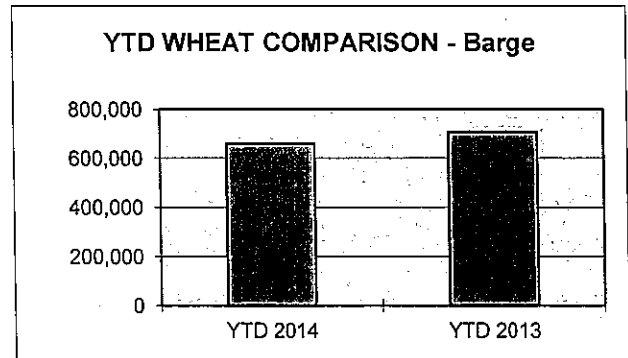

*Twenty Foot Equivalent Units

**Measured in tons

YTD Container Barges shipped by Tidewater (Qty) for Port
YTD Bulk Grain Barges shipped by Tidewater (Qty) for Lewis Clark Terminal

41
202